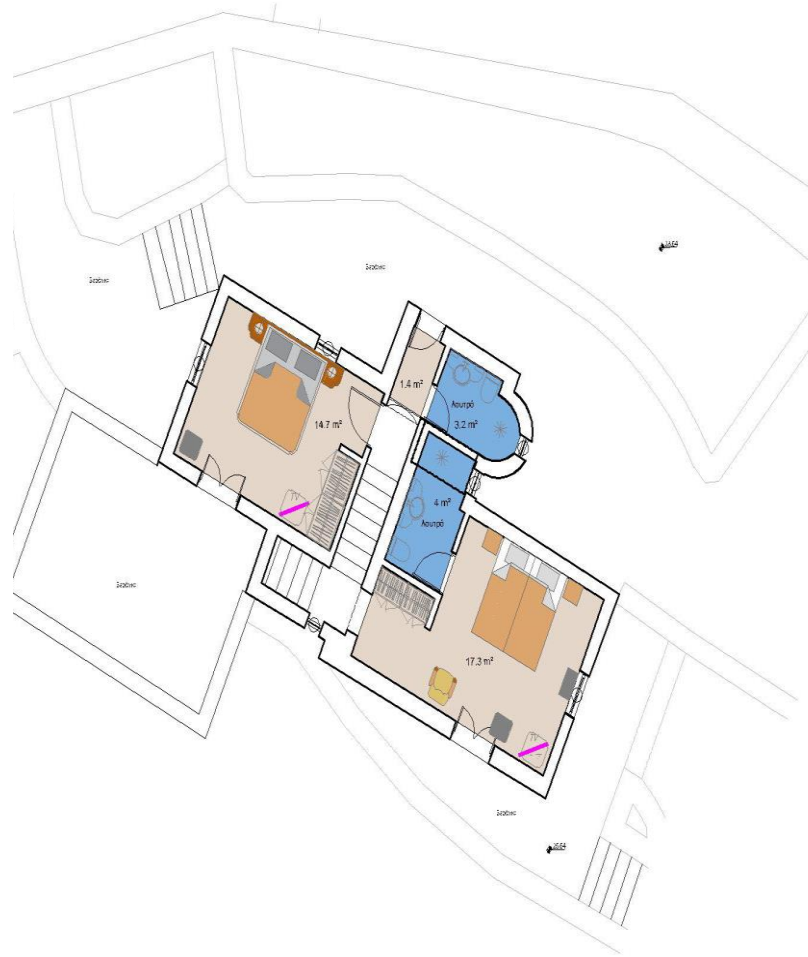

Upper Level