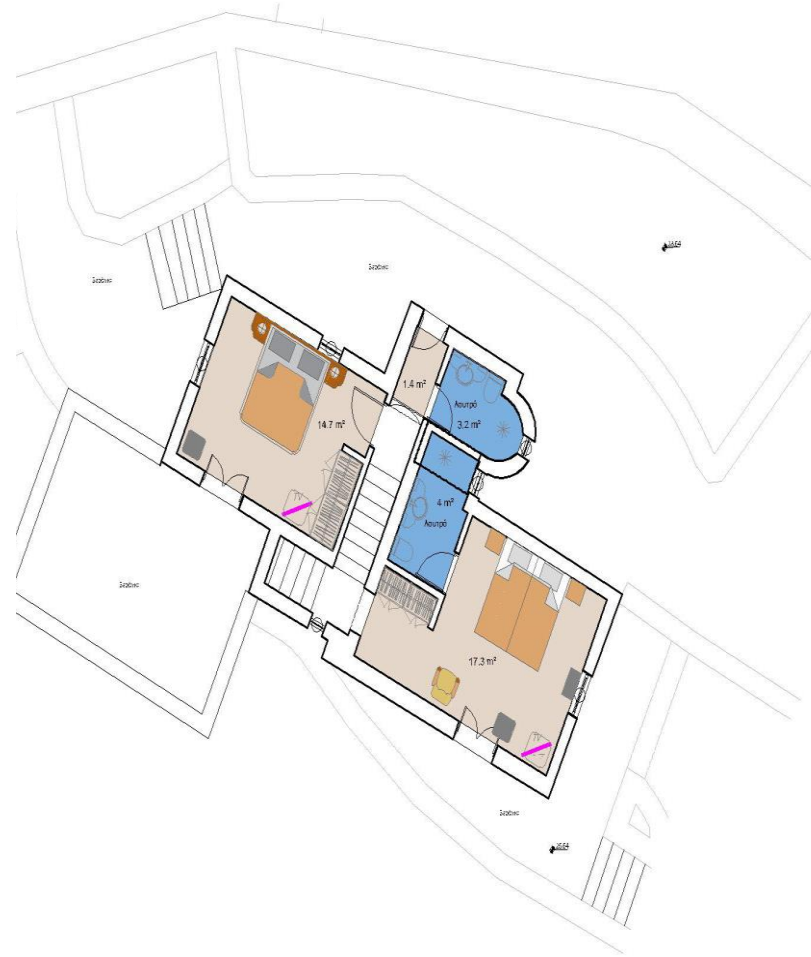

Upper Level