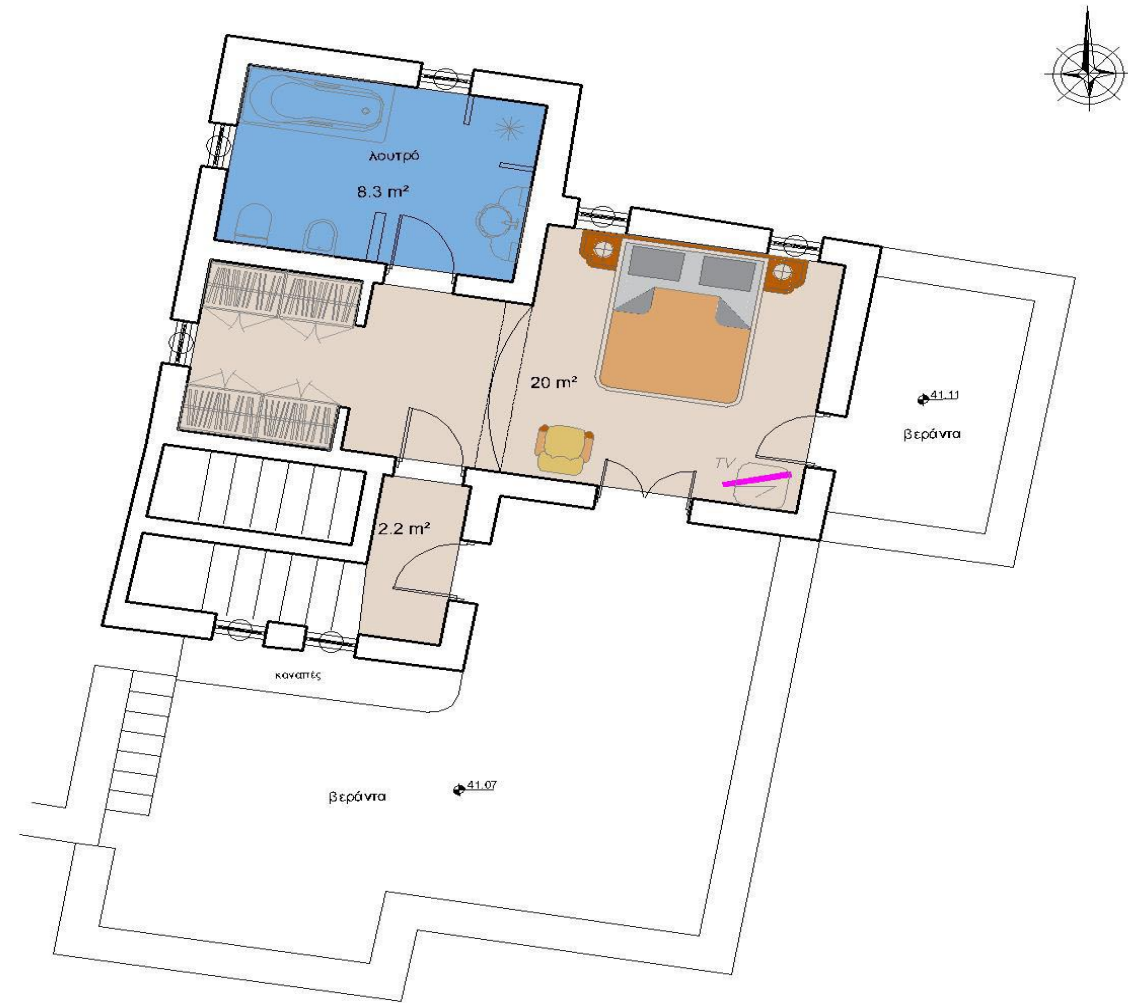

Upper Level