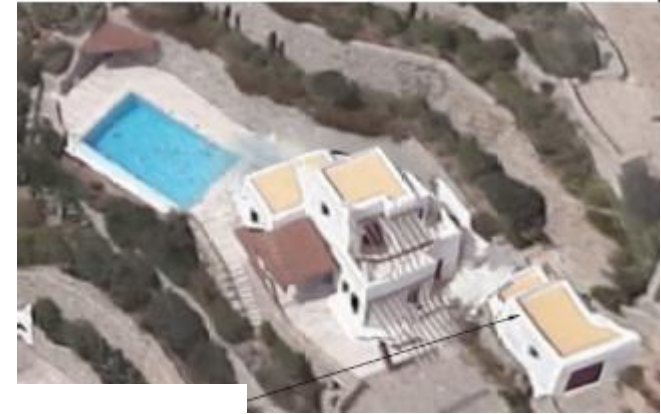

Independent Guest House

Scale