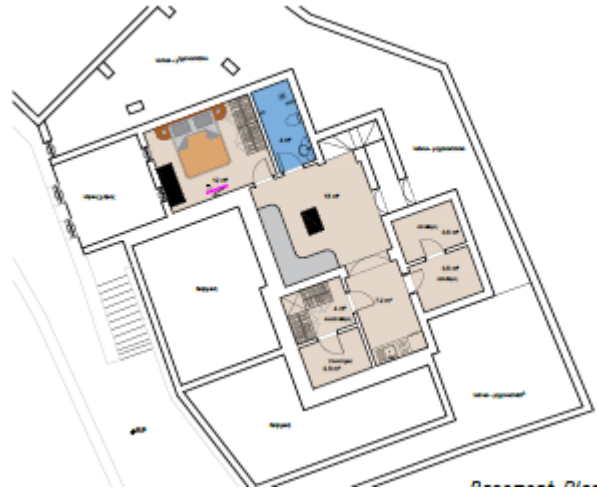

Ground Level