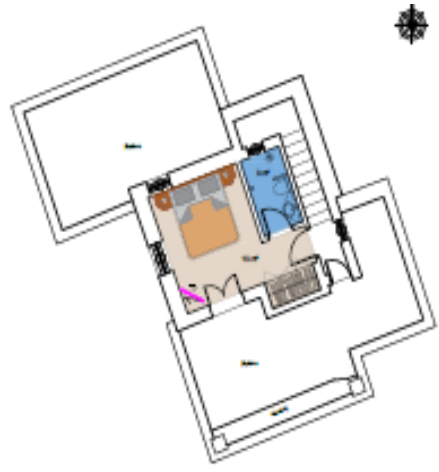

Upper Level