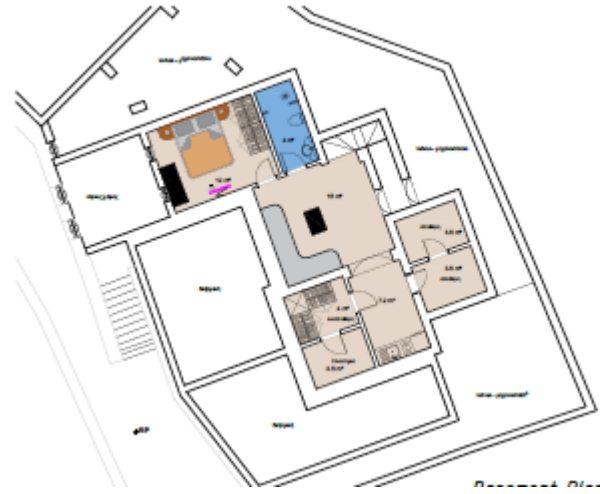

Ground Level