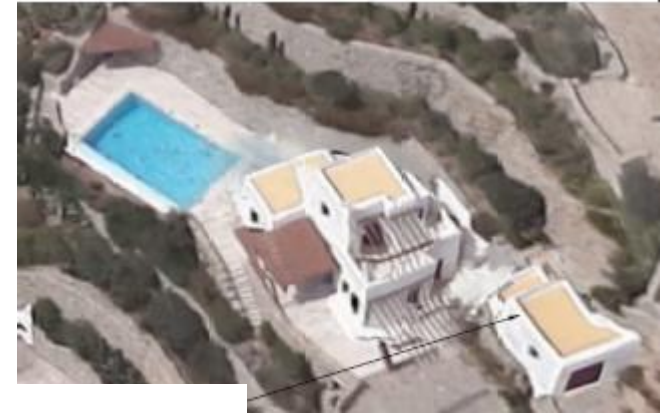

Independent Guest House

Scale