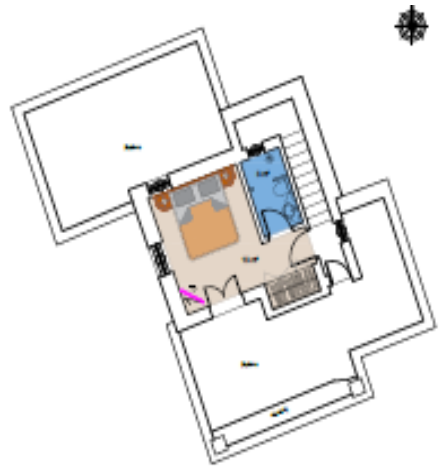

Upper Level