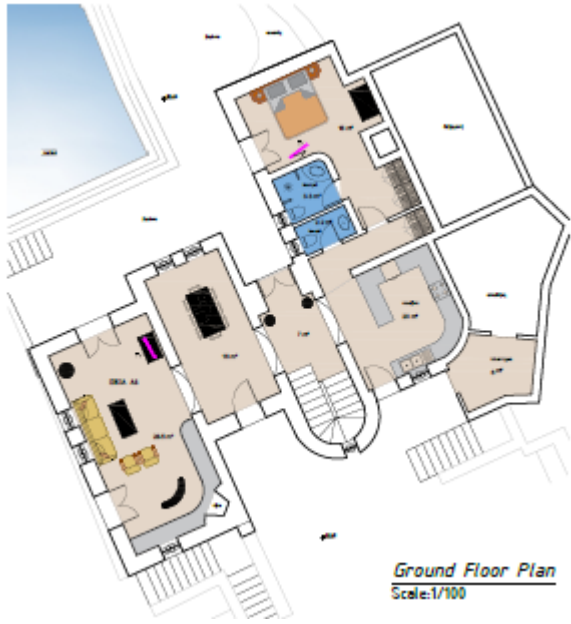

Pool/Ground Level