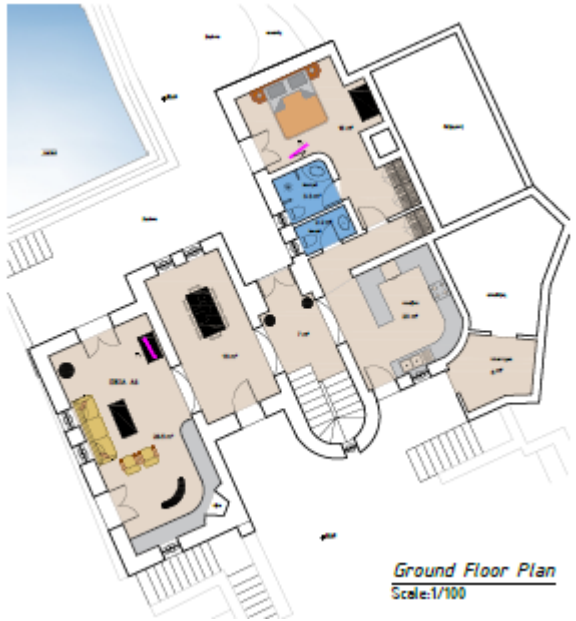

Pool/Ground Level